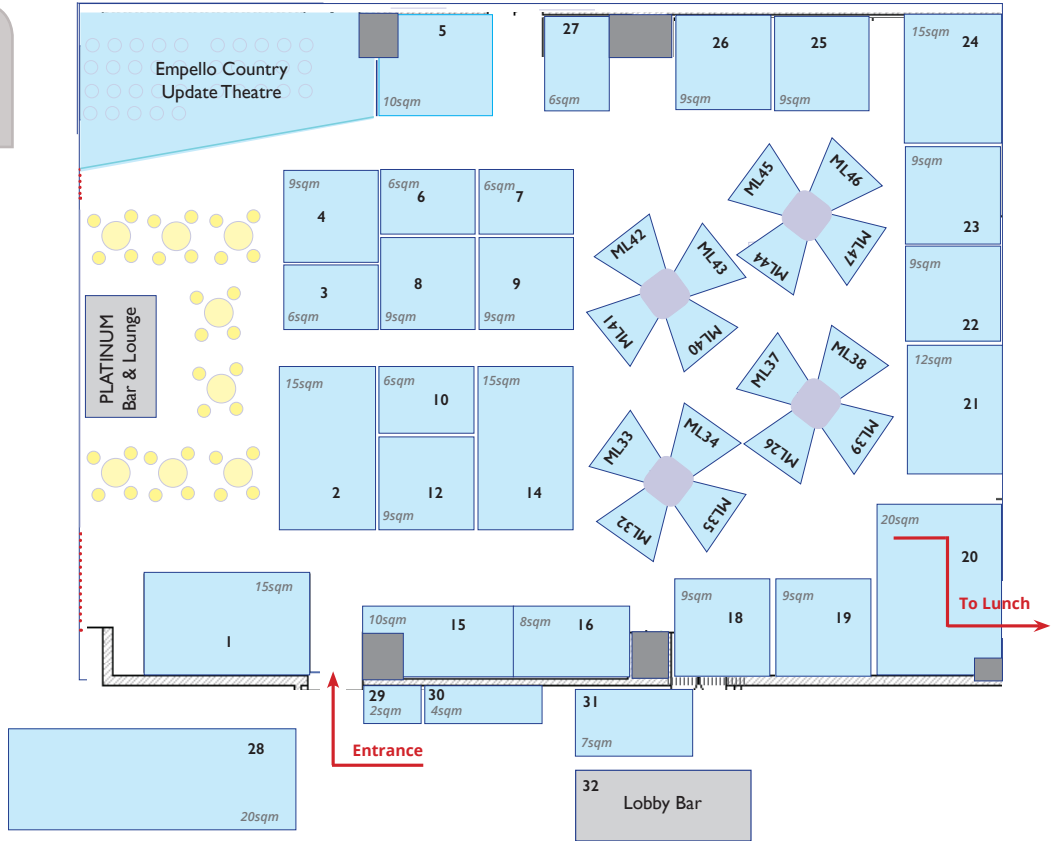

EXPO ROOM
9:00 - 18:00
15 & 16 Oct

MEET MARKET
15:00 - 18:00
14 Oct

CONTACT
Jarvis Todd on jarvis@wtevent.co.uk
or tel +44 (0)7711 92 70 92