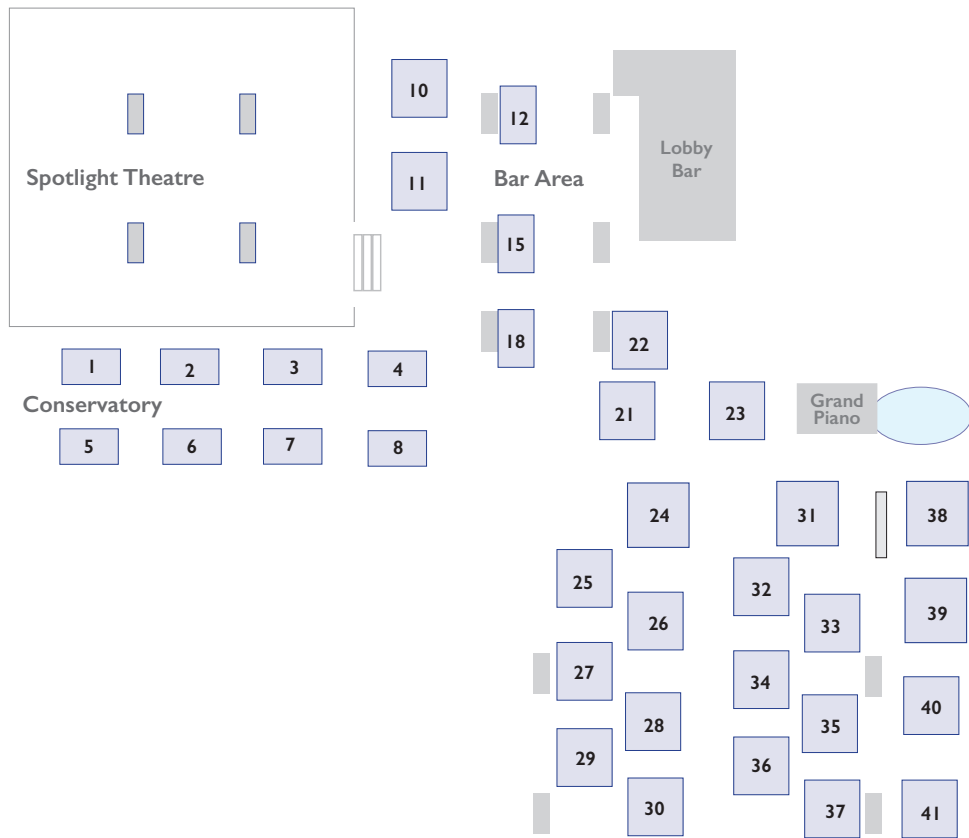

EXPO ROOM
9:00 - 18:00
15 & 16 Oct

MEET MARKET
15:00 - 18:00
14 Oct

CONTACT
Jarvis Todd on jarvis@wtevent.co.uk
or tel +44 (0)7711 92 70 92