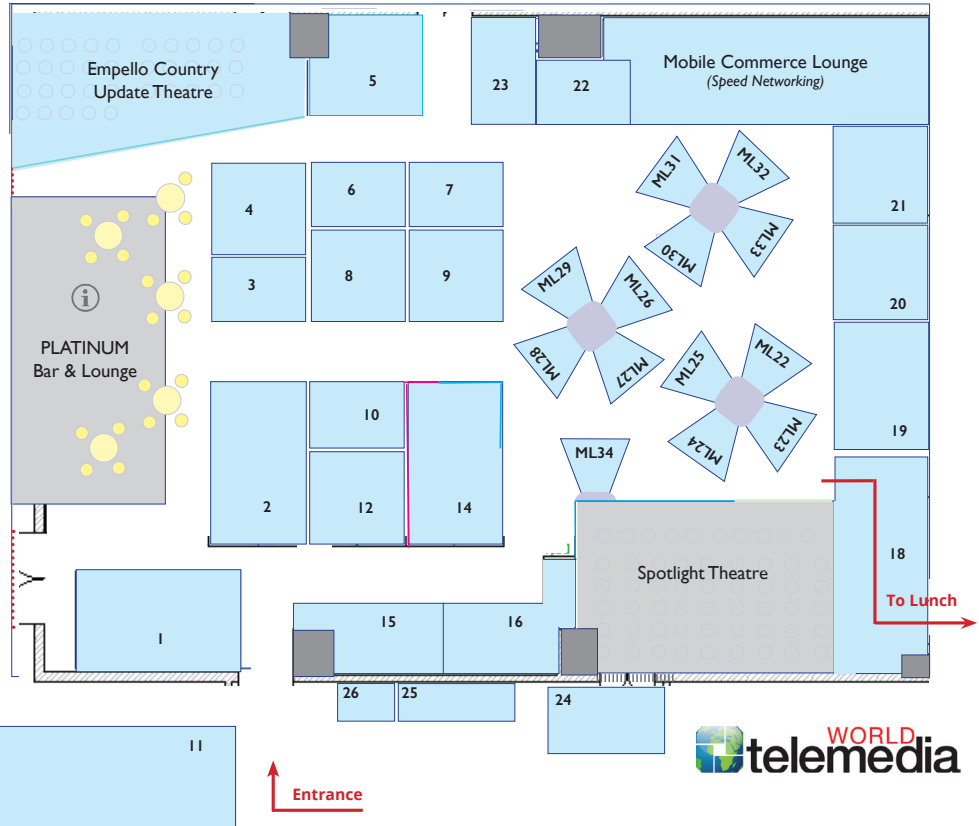

Expo Lounge Floor Plan

- | | |
|------------------------|------------------|
| 3G Proxy | ML33 |
| 12 Telecom | 15 |
| A1 Premium | 14 |
| Advance Voice | 1 |
| Atlas Interactive | 7 |
| Callcom | ML24 |
| Celestatel | ML25 |
| Carriox Capital | 22 |
| DCB Protect | 23 |
| Dynamic Mobile Billing | 16 |
| Digital Select | 5 |
| Dodapay | 6 |
| Famobi | 25 |
| Google | 4 |
| Intl Prems | 2 |
| Kwak Telecom | ML27 |
| Macroiosk | ML26 |
| MCP | 21 |
| MMD Smart | 20 |
| Mediatel | 8 |
| Message Cloud | 18 |
| Message Whiz | 20 |
| Mobile Commerce | Speed Networking |
| Mobile Life | 9 |
| Mobile Refunds | 24 |
| Mobile Squared | 26 |
| Nord Connect Ltd | 3 |
| Panamax Inc | 11 |
| Platin Telecom | ML28 |
| Phonegroup SA | ML30 |
| Preferred Telemedia | 19 |
| Purple Numbers | ML31 |
| Reach Effect | 12 |
| Reliance Compliancey | 9 |
| Sam Media | ML29 |
| SEE - Engagement Ltd | 10 |
| SFB Tech Pte. Ltd | ML22 |
| Switch 2 | ML23 |
| Telecom 2 | 1 |
| Twistbox | ML34 |
| Yuboto | ML32 |